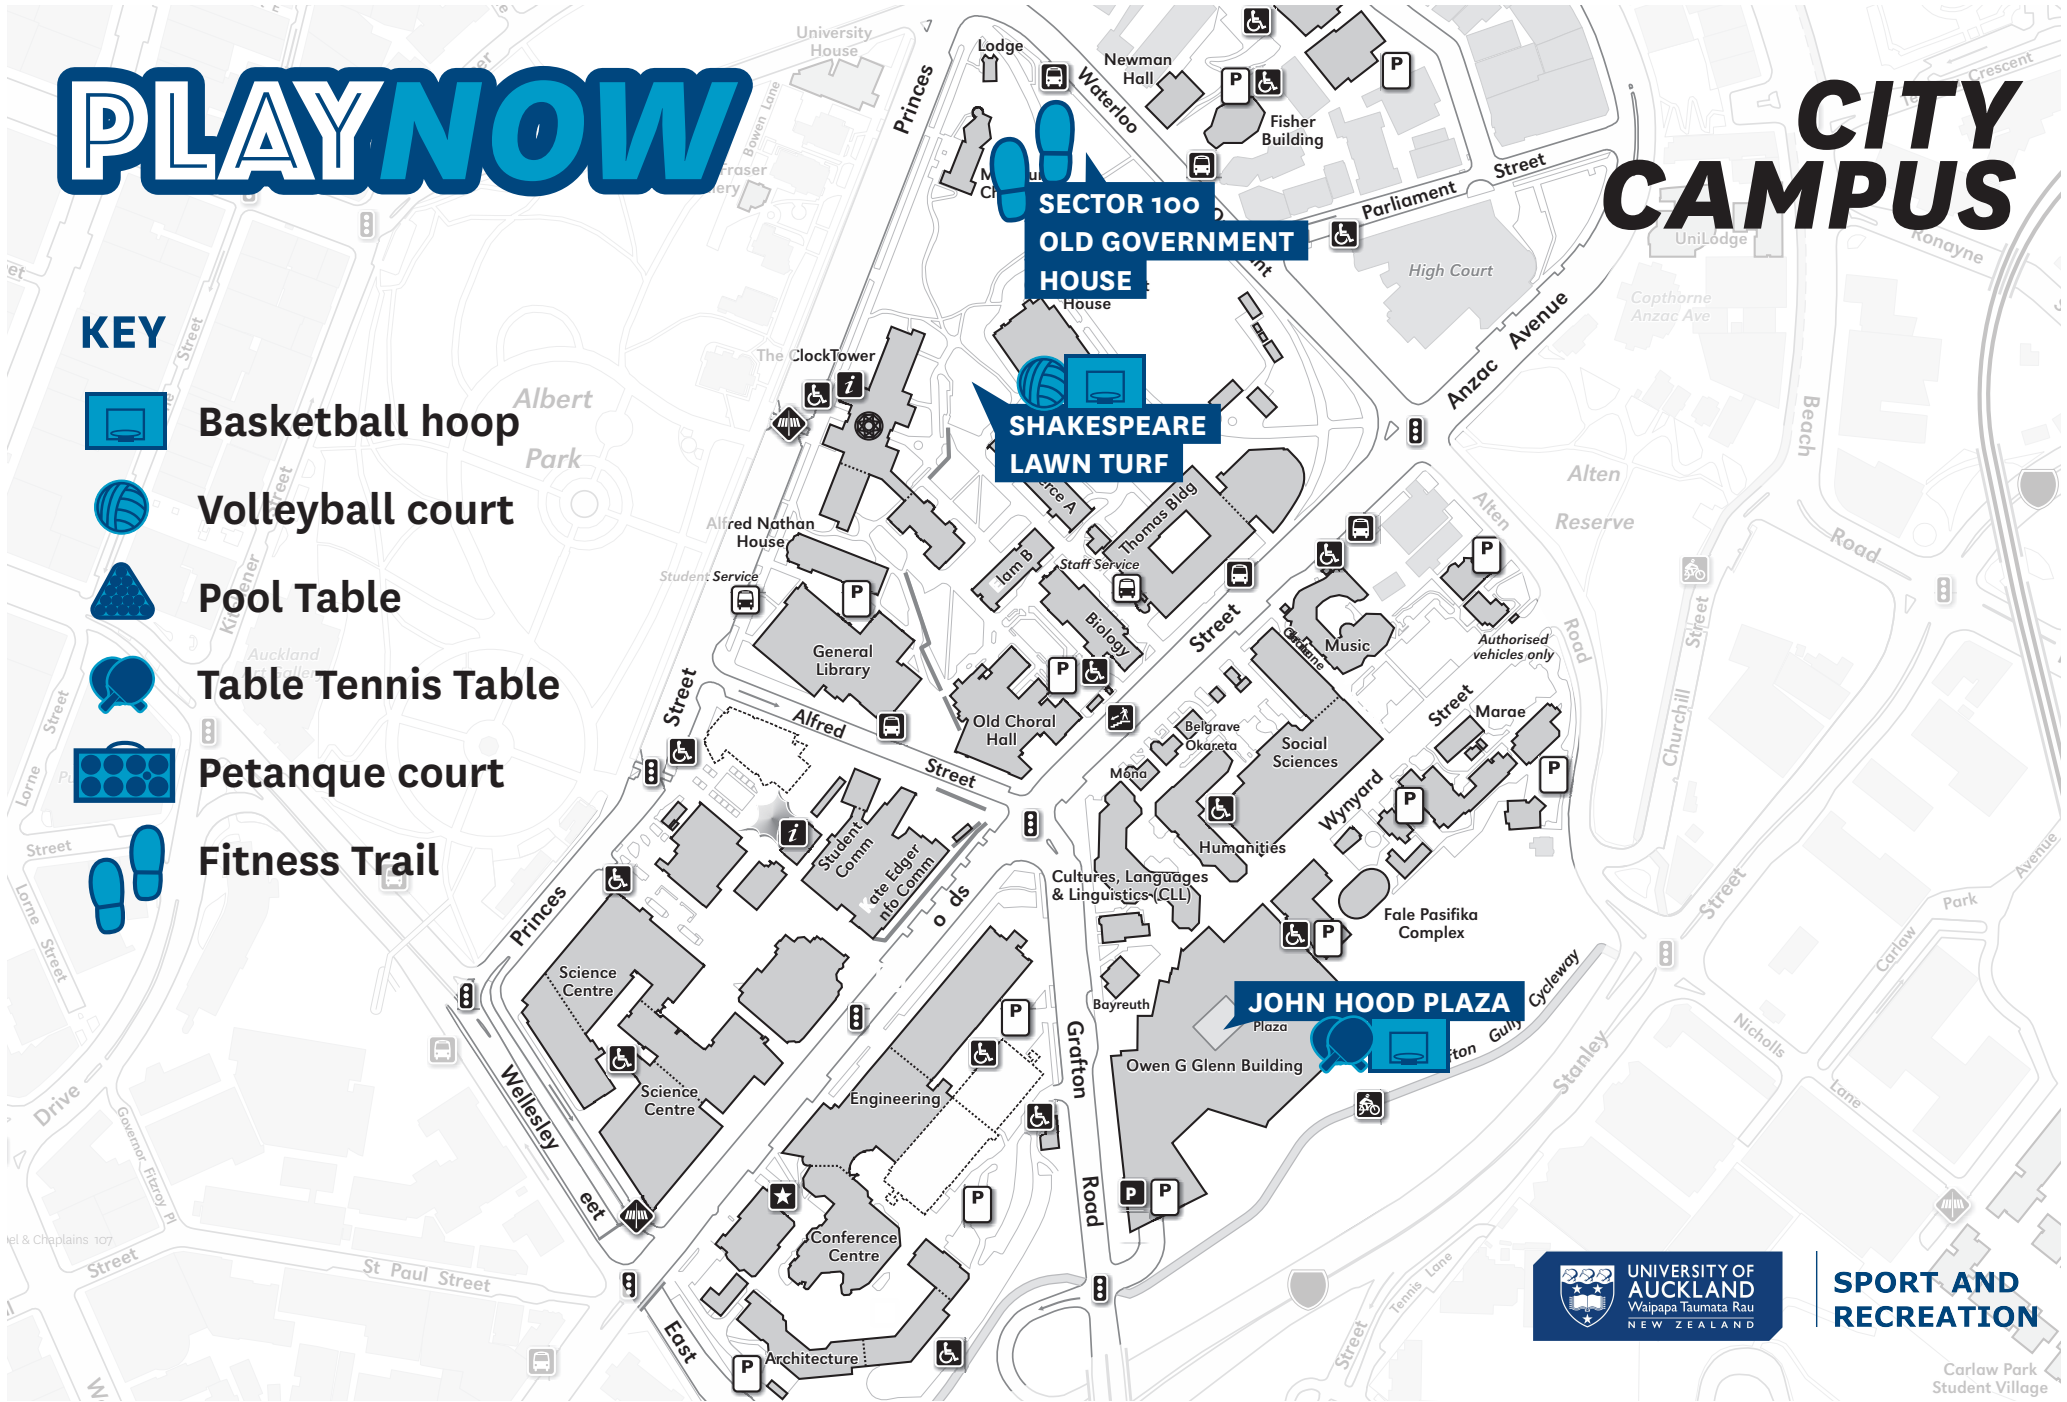

PLAY NOW

CITY CAMPUS

KEY

Basketball hoop

Volleyball court

Pool Table

Table Tennis Table

Petanque court

Fitness Trail

SECTOR 100
OLD GOVERNMENT
HOUSE

SHAKESPEARE
LAWN TURF

JOHN HOOD PLAZA

SPORT AND RECREATION

Carlaw Park Student Village

PLAY NOW

NEWMARKET CAMPUS

KEY

Basketball hoop

Pool Table

Table Tennis Table

PLAY NOW

EPSOM CAMPUS

KEY

Basketball hoop

Table Tennis Table