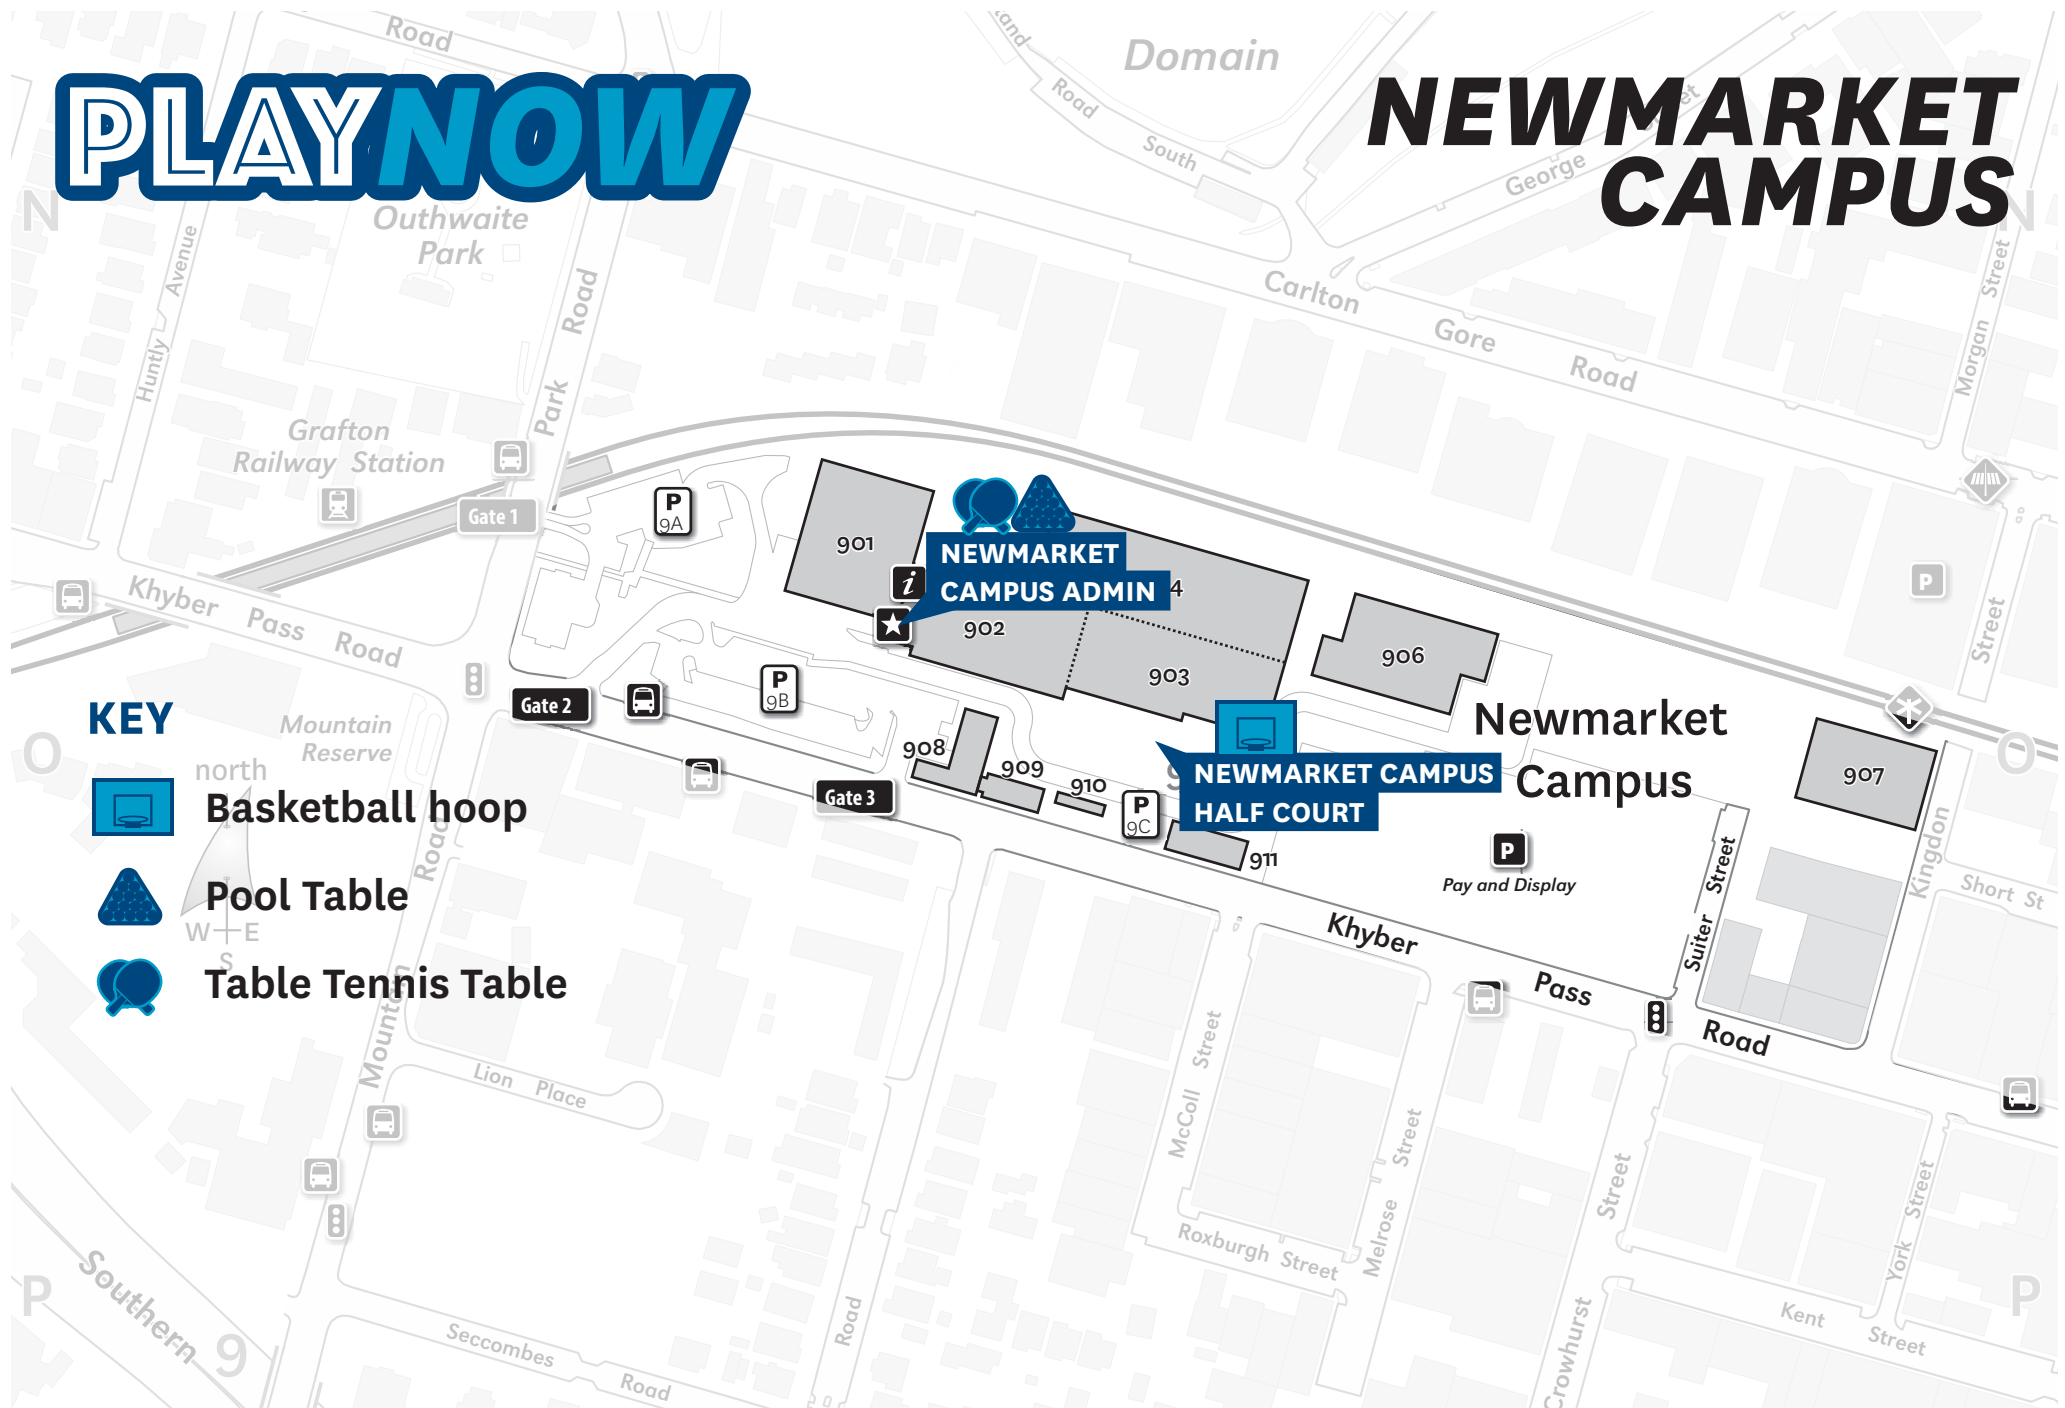

Fitness Trail

SECTOR 100
OLD GOVERNMENT
HOUSE

SHAKESPEARE
LAWN TURF

JOHN HOOD PLAZA

SPORT AND RECREATION

Carlaw Park Student Village

PLAY NOW

NEWMARKET CAMPUS

KEY

Basketball hoop

Pool Table

Table Tennis Table

PLAY NOW

EPSOM CAMPUS

KEY

Basketball hoop