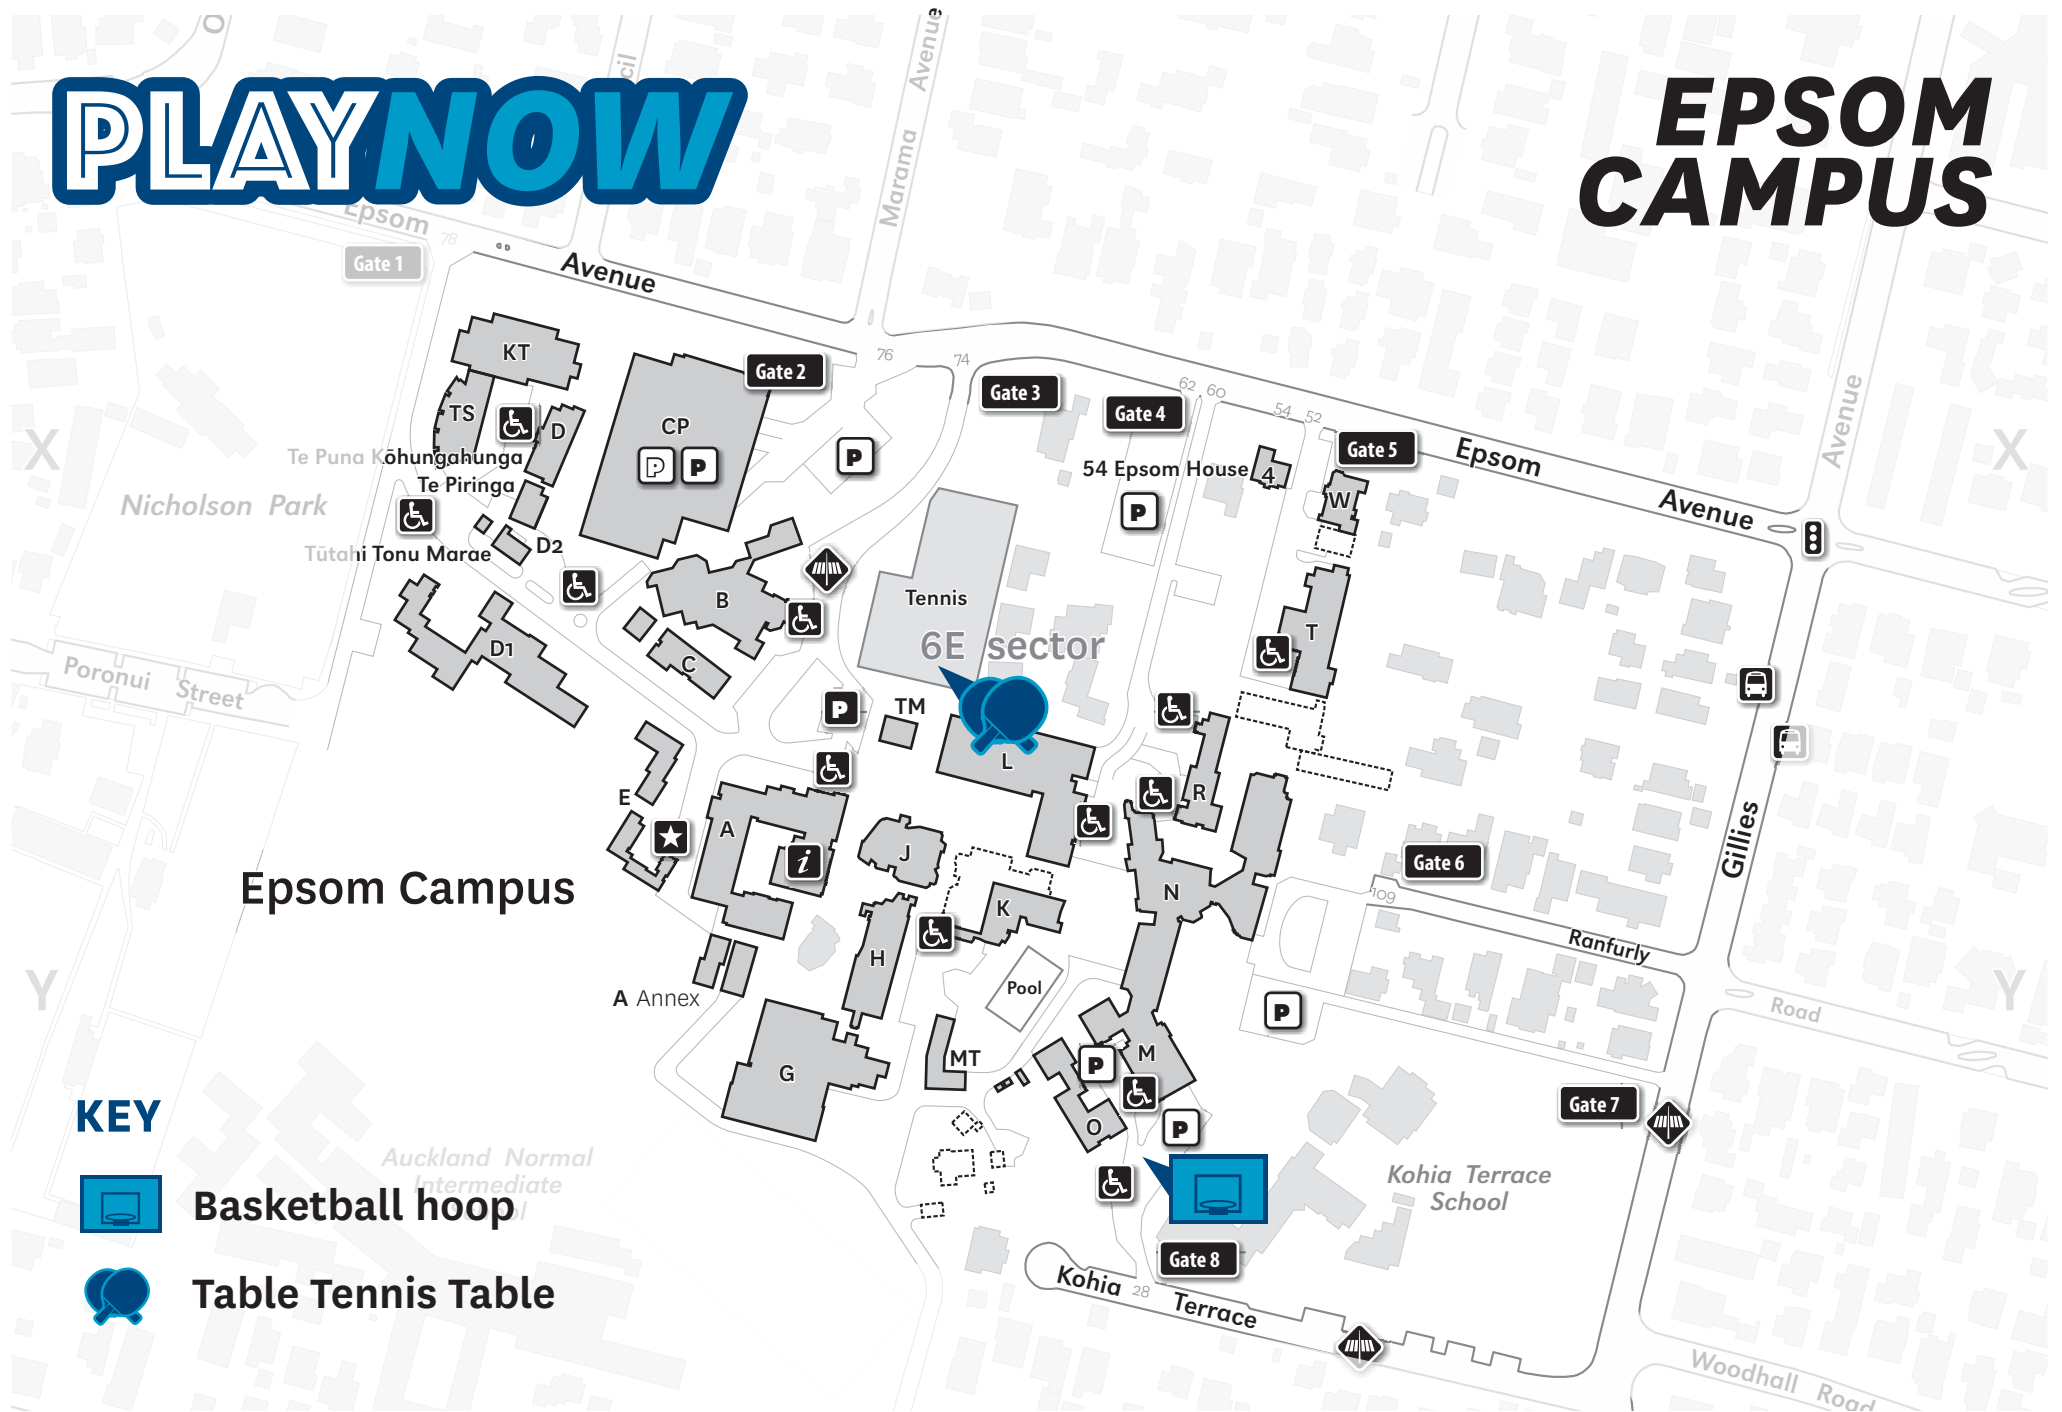

Fitness Trail

SECTOR 100
OLD GOVERNMENT
HOUSE

SHAKESPEARE
LAWN TURF

JOHN HOOD PLAZA

SPORT AND RECREATION

Carlaw Park Student Village

PLAY NOW

NEWMARKET CAMPUS

KEY

Basketball hoop

Pool Table

Table Tennis Table

PLAY NOW

EPSOM CAMPUS

KEY

Basketball hoop