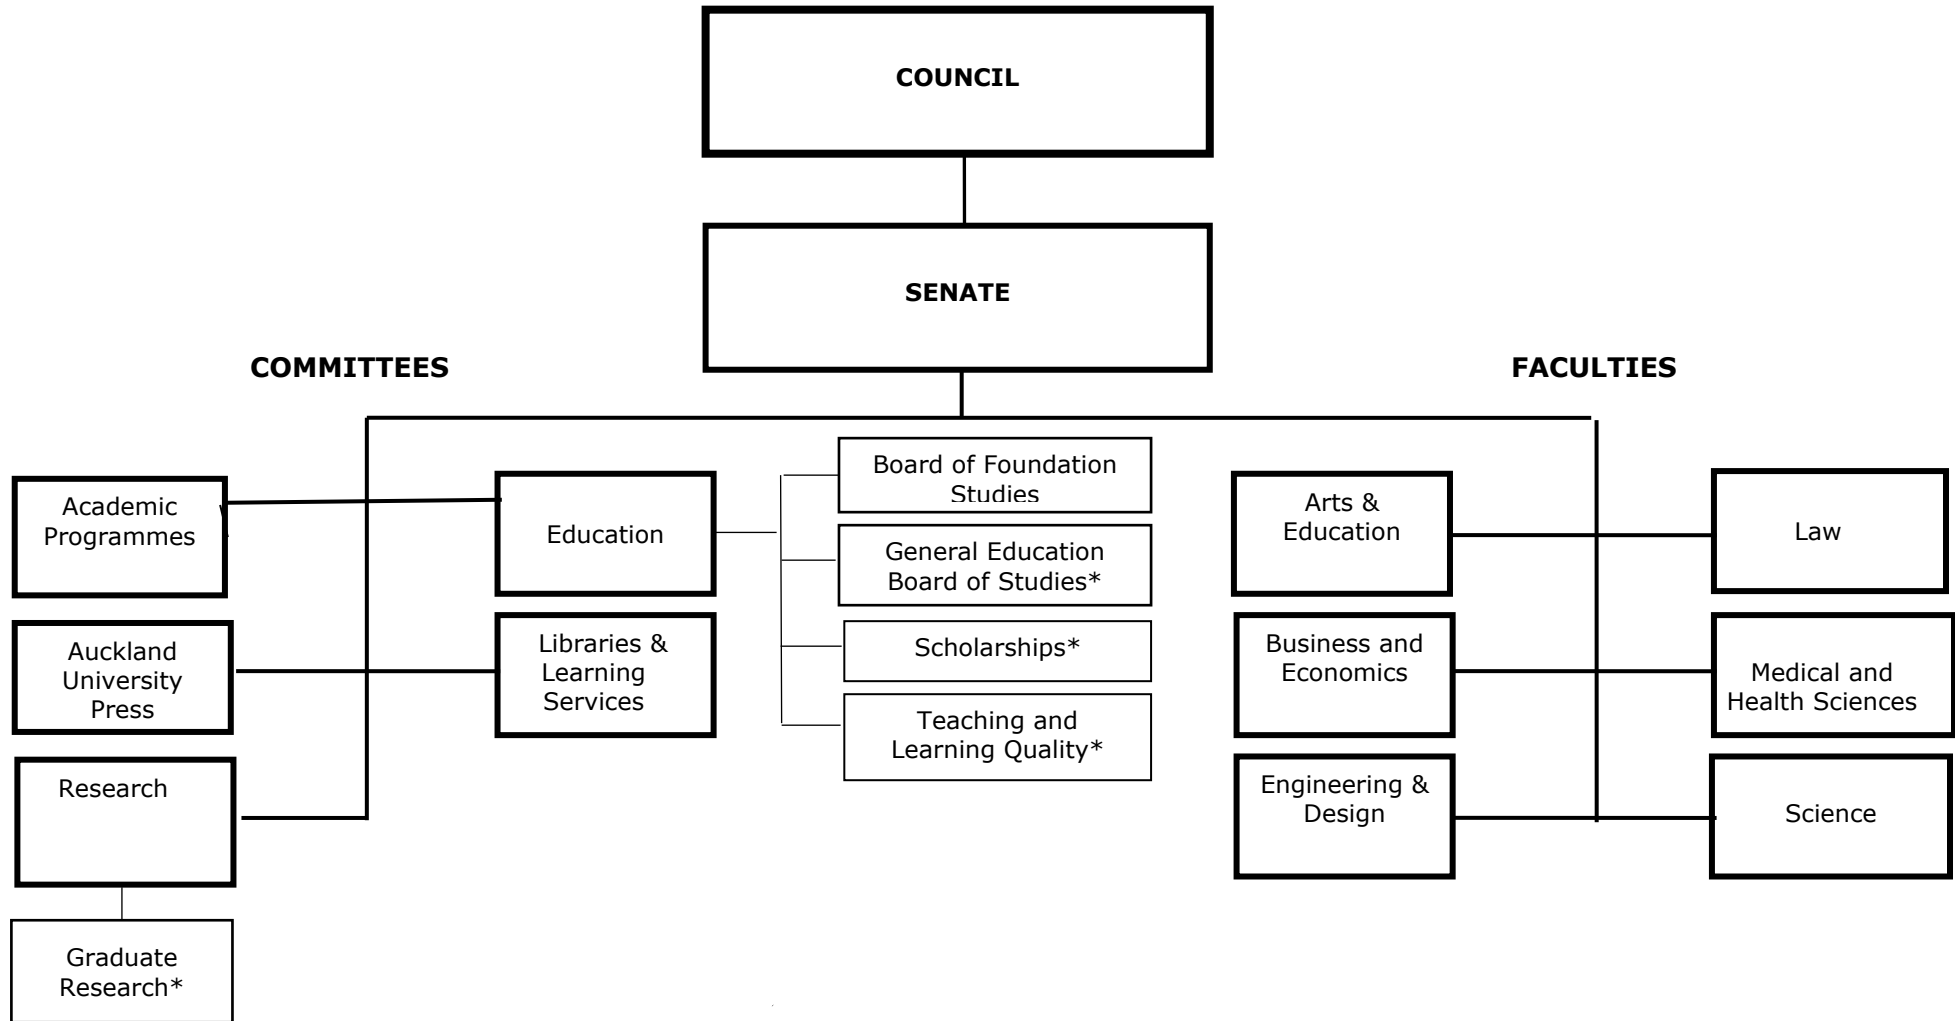

## THE UNIVERSITY OF AUCKLAND SENATE COMMITTEES AND SUB COMMITTEES STRUCTURE CHART

Discipline, Equity Leadership and Rūnanga are committees of Council that also report to Senate

\*This sub-committee has a webpage