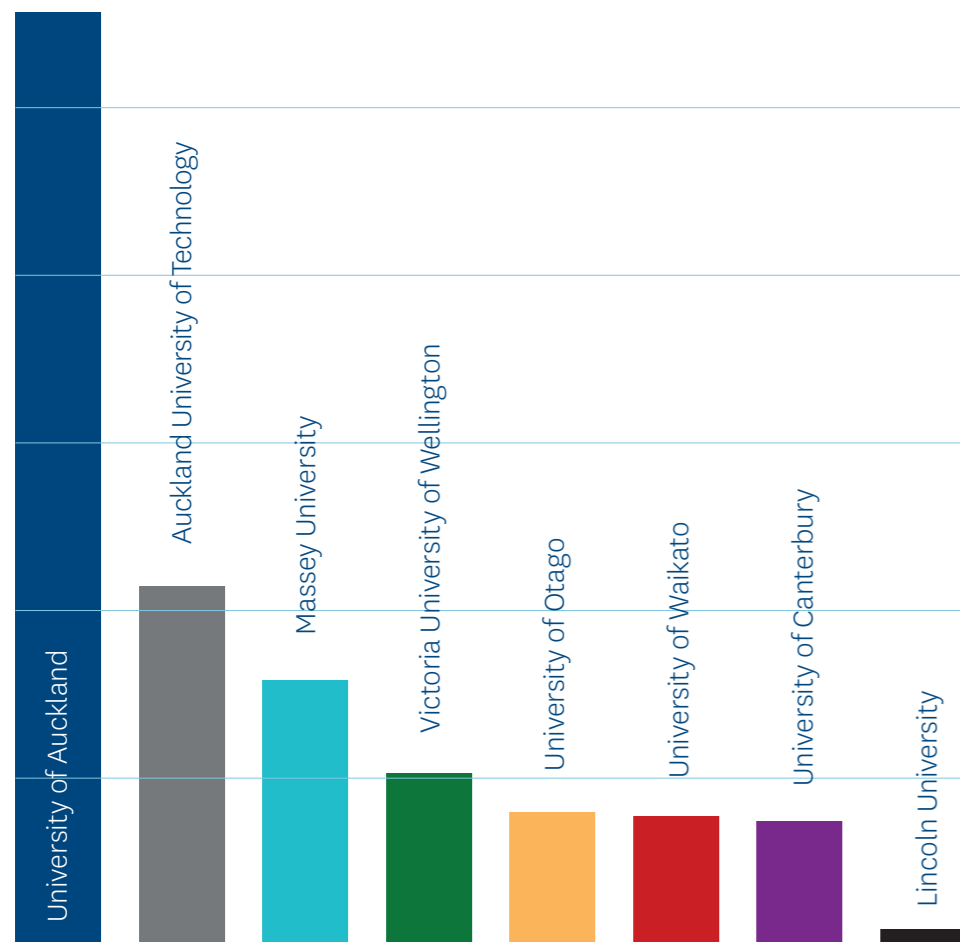

Students cont.

Tertiary Provider (EFTS)	2023
University of Auckland	675
Auckland University of Technology	265
Massey University	250
Victoria University of Wellington	160
University of Otago	150
University of Waikato	145
University of Canterbury	125
Lincoln University	15

Note: Numbers shown are for NZQF level 8 EFTS and above, Source is Education Counts 2023