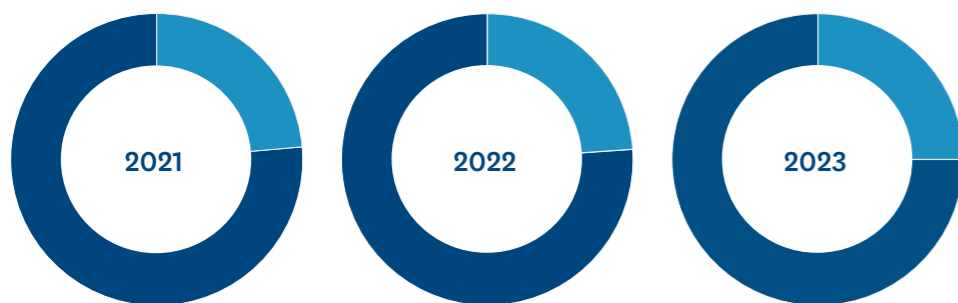

in the world for 8 subjects²

Top 10

Globally for Sustainable Development Impact³

No.1

in NZ for Graduate Employability⁴

Staff

Students

Staff (FTE)	2021	2022	2023
Academic	79	87	92
Professional	255	274	275
Total	334	361	367

Gender (FTE)	2021	2022	2023
Female	230	249	254
Male	102	109	110
Diverse	2	3	3
Not Provided	0	0	0

Student enrolments by Market segment (EFTS)	2021	2022	2023
Foundation	199	196	173
School Leavers	614	557	459
Other Undergraduate	2193	2150	2006
Working professionals	188	191	195
Postgraduate Pathways	296	263	247
Doctoral	75	82	87
Total	3565	3439	3167