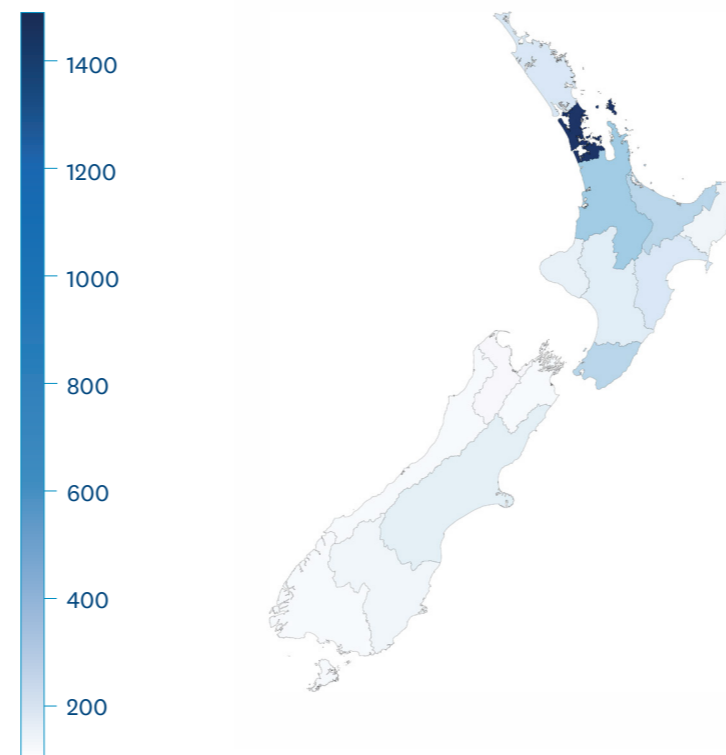

Pacific students headcounts by school region