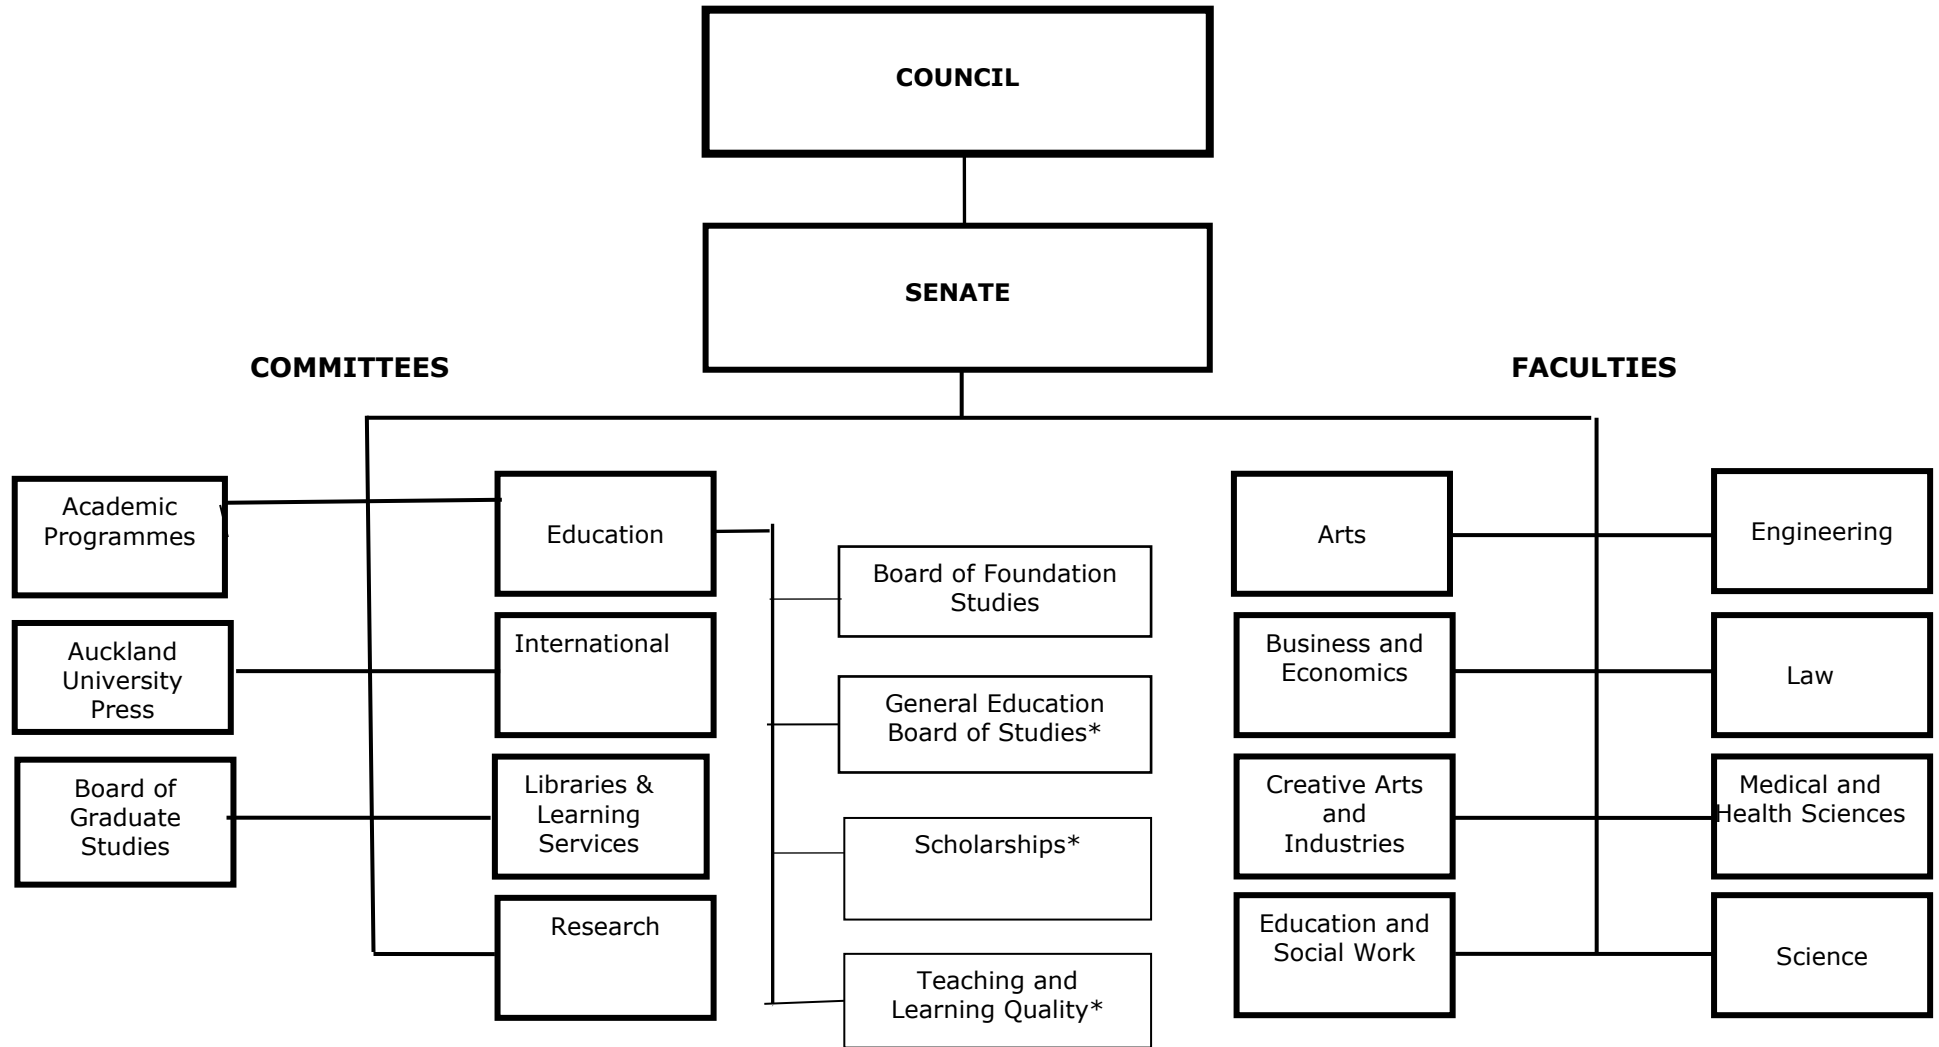

**THE UNIVERSITY OF AUCKLAND
SENATE COMMITTEES AND SUB COMMITTEES STRUCTURE CHART**

Discipline, Equity Leadership and Rūnanga are committees of Council that also report to Senate

*This sub-committee has a webpage