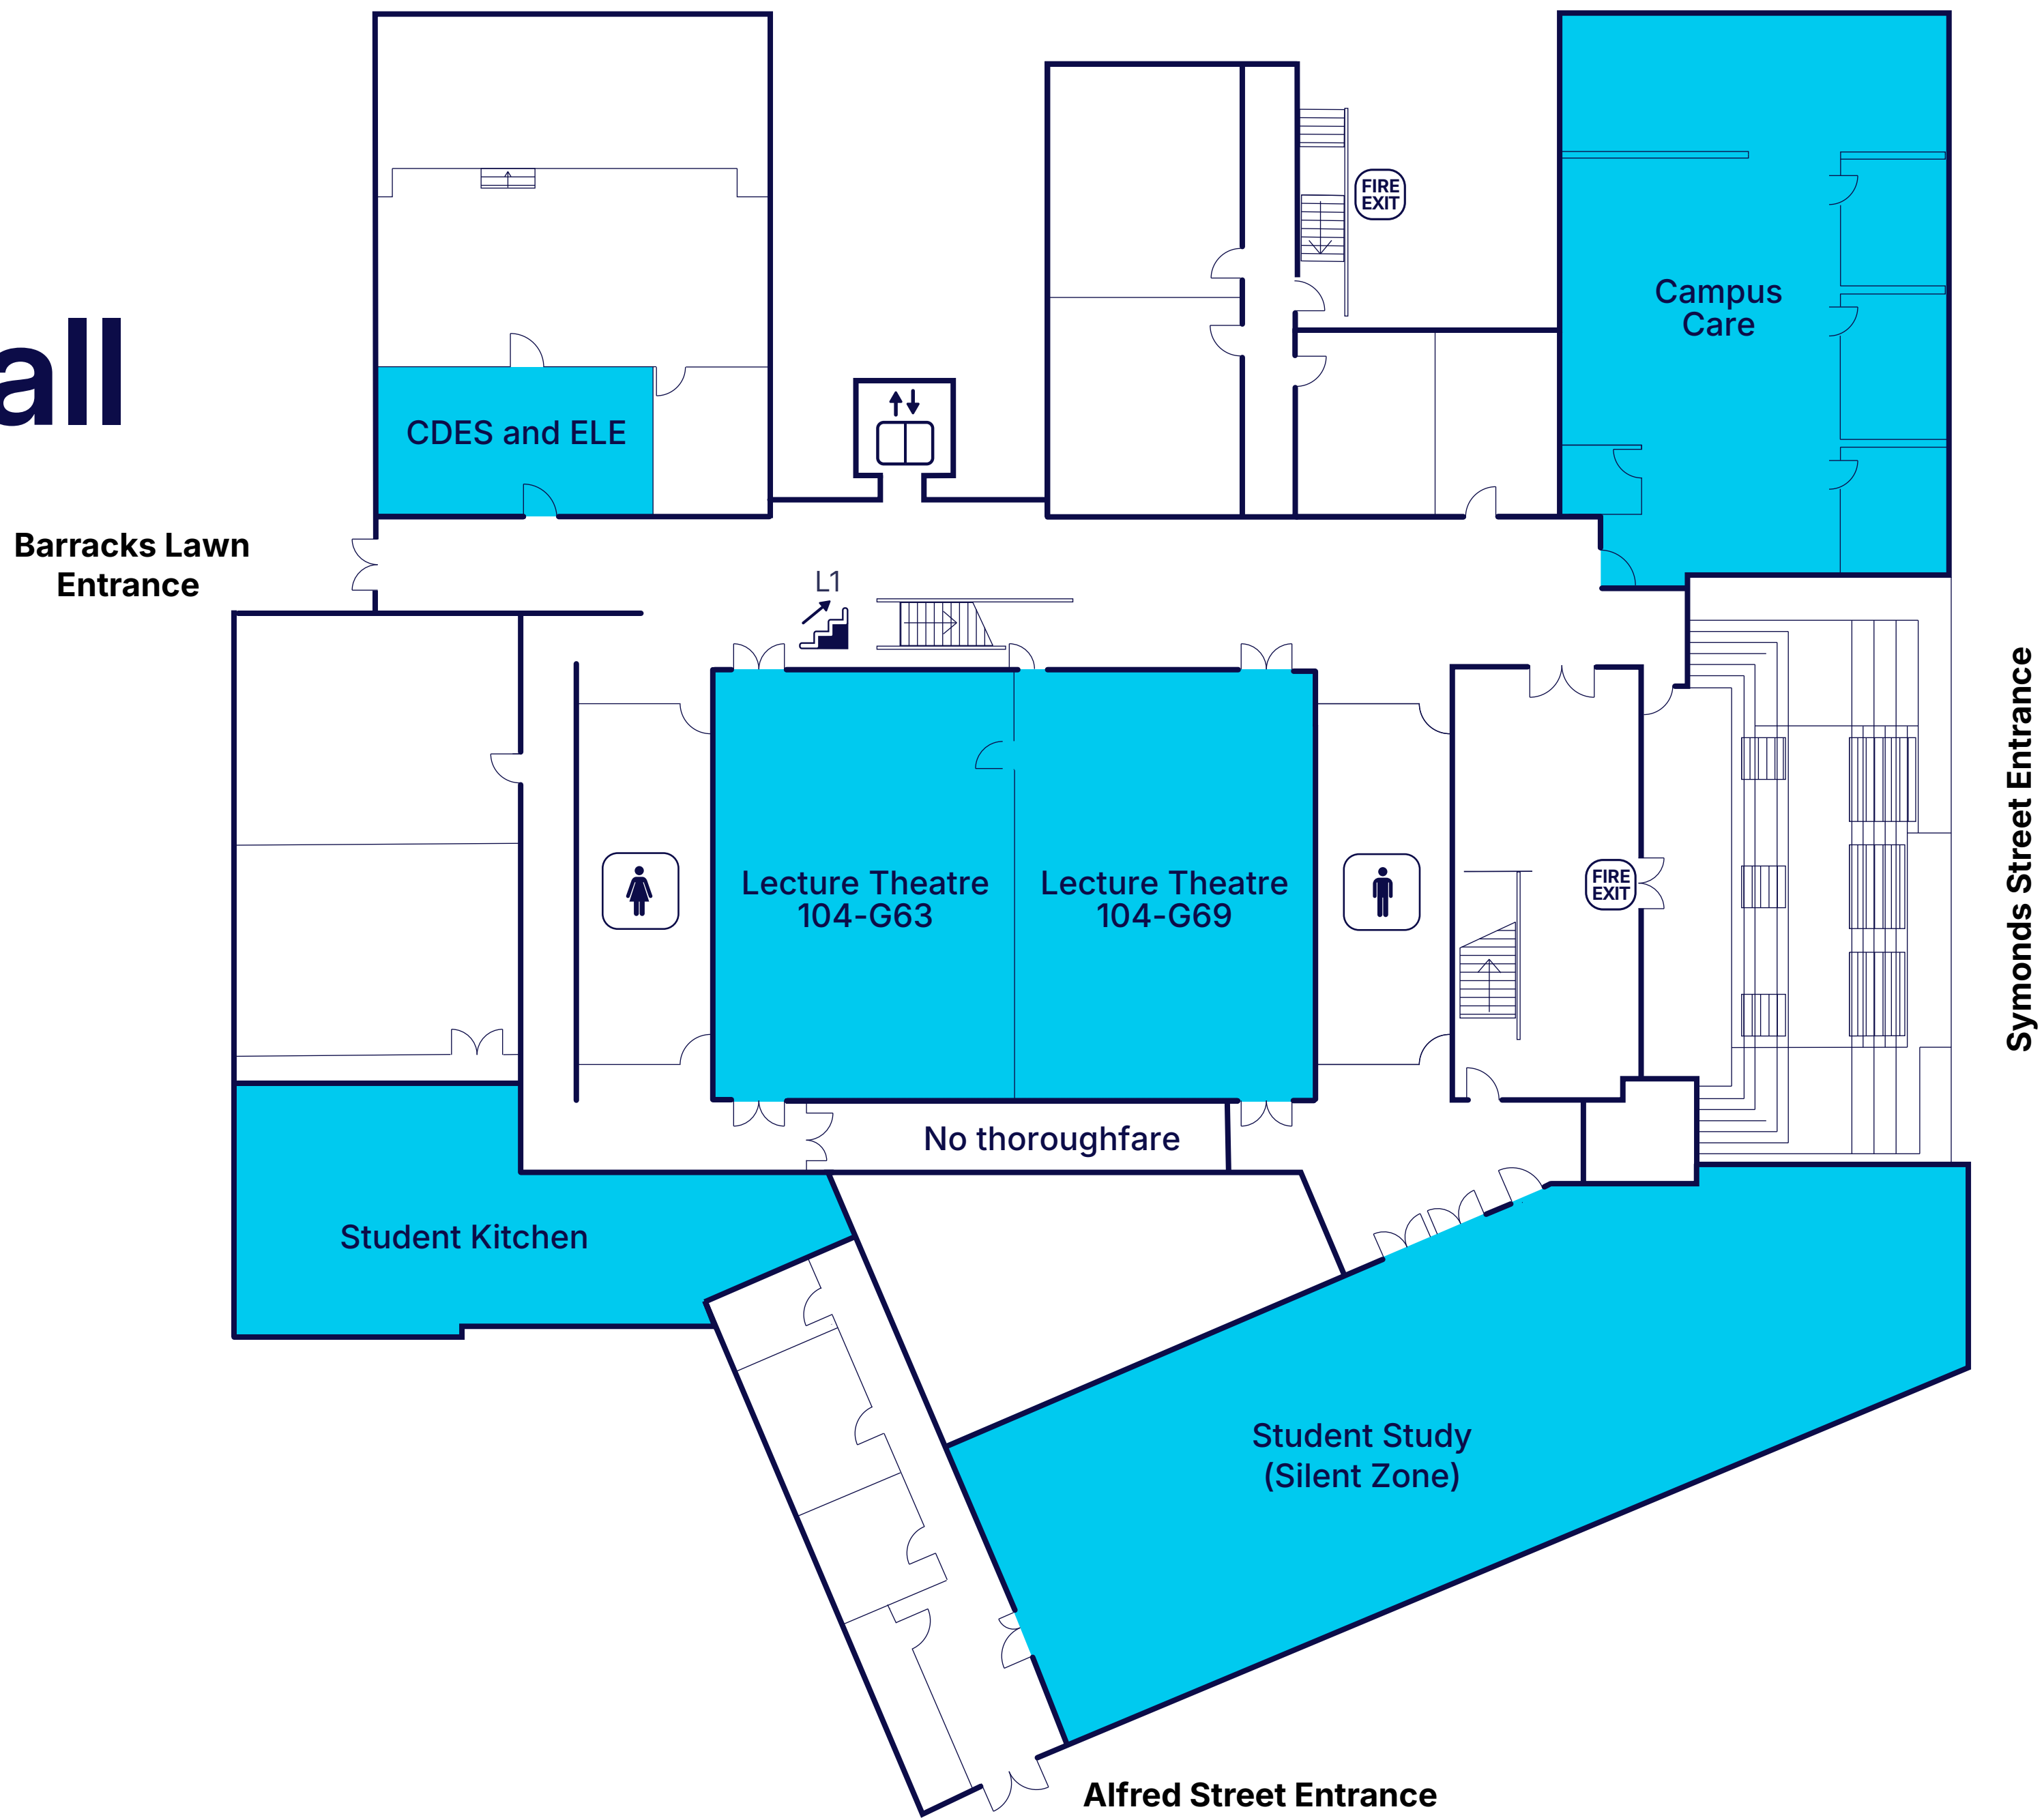

# Old Choral Hall Level G

Symonds Street Entrance

Alfred Street Entrance

# Old Choral Hall Level 1

- This is where you will wait for appointments with:
- Rainbow Support
  - DELNA
  - Inclusive Learning
  - Student Groups