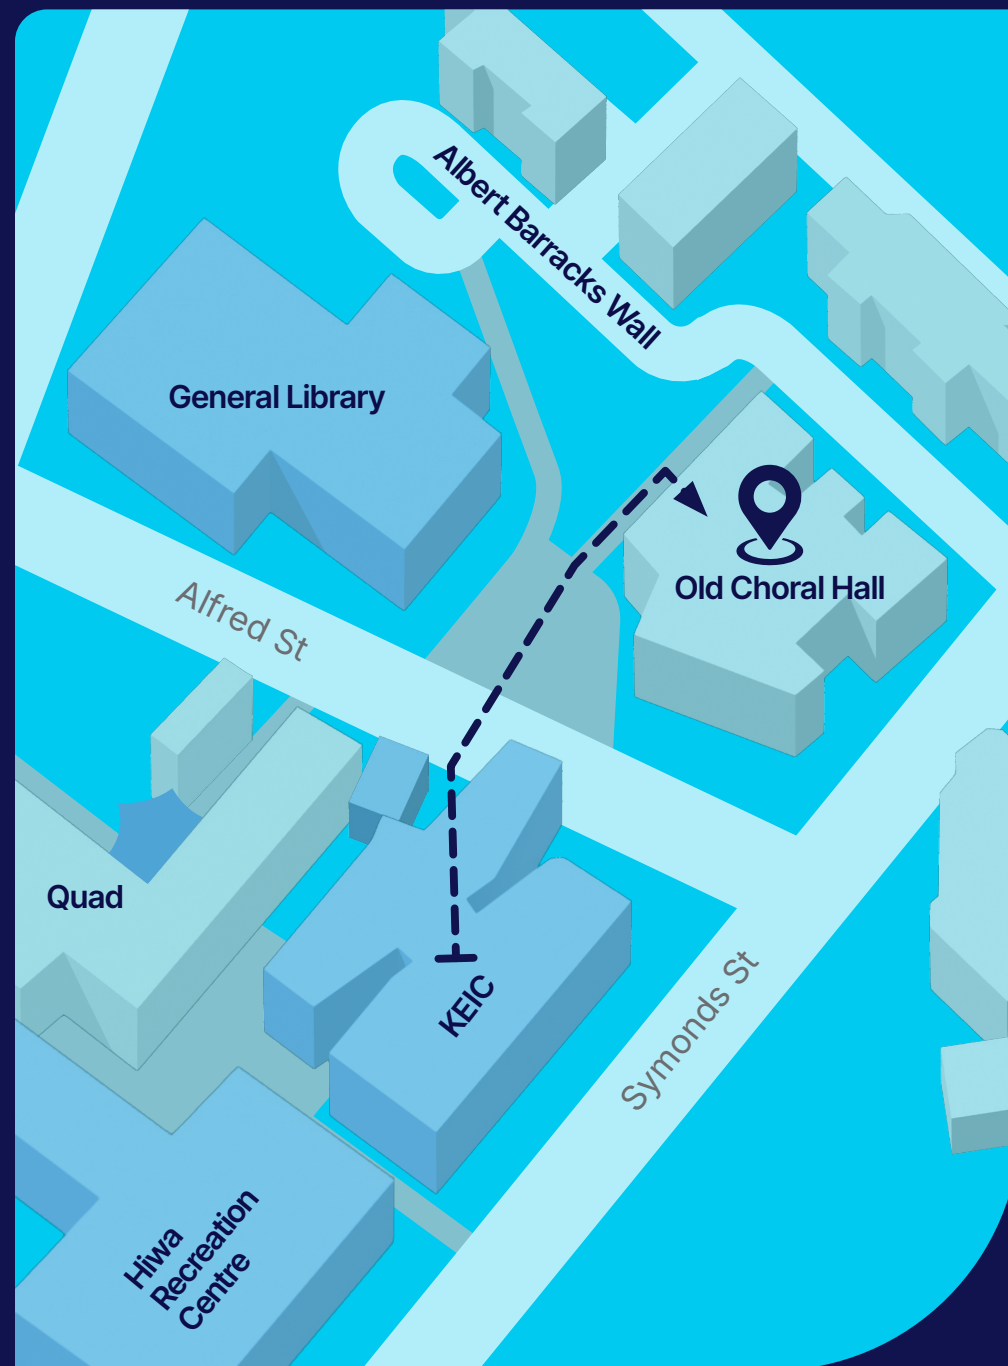

**We're moving!**  
**We are relocating**  
**to Old Choral Hall**  
**in July.**

Te Papa Manaaki  
Campus Care is  
moving!

From 6 July 2026,  
find us at  
Old Choral Hall.