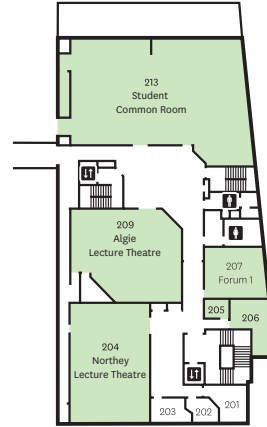

### Level 2

- 204 Northey Lecture Theatre
- 205 Sick Bay
- 206 Parenting Room
- 207 Forum 1
- 209 Algie Lecture Theatre
- 213 Student Common Room

### Level 3

- 302 Student Academic and Group Services Manager
- 305 Faculty Administration
- 310 Faculty Support Services
- 312 Moot Court
- 316 Stone Lecture Theatre

Level 1

Level 2

Level 3

### Level 2

- 210 Small Lecture Theatre
- 211 Forum Room 4
- 215 Legal Research, Writing and Communication Centre

Level 2

to Downtown Harbour Bridge and North