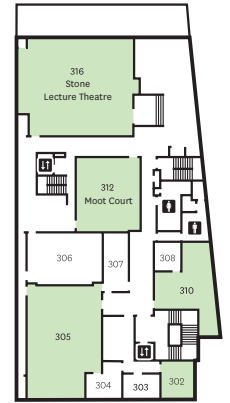

### Level 2

- 204 Northey Lecture Theatre
- 205 Sick Bay
- 206 Parenting Room
- 207 Forum 1
- 209 Algie Lecture Theatre
- 213 Student Common Room

### Level 3

- 302 Student Academic and Group Services Manager
- 305 Faculty Administration
- 310 Faculty Support Services
- 312 Moot Court
- 316 Stone Lecture Theatre

Level 1

Level 2

Level 3

### Level 2

- 210 Small Lecture Theatre
- 211 Forum Room 4
- 215 Legal Research, Writing and Communication Centre

Level 2

to Downtown Harbour Bridge and North