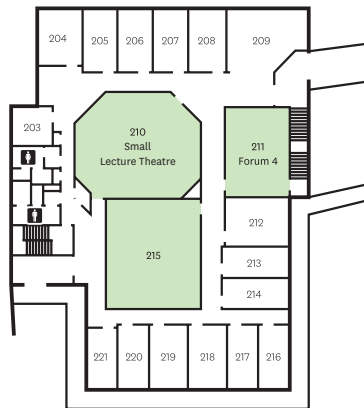

### Level 2

- 204 Northey Lecture Theatre
- 205 Sick Bay
- 206 Parenting Room
- 207 Forum 1
- 209 Algie Lecture Theatre
- 213 Student Common Room

### Level 3

- 302 Student Academic and Group Services Manager
- 305 Faculty Administration
- 310 Faculty Support Services
- 312 Moot Court
- 316 Stone Lecture Theatre

Level 1

Level 2

Level 3

### Level 2

- 210 Small Lecture Theatre
- 211 Forum Room 4
- 215 Legal Research, Writing and Communication Centre

Level 2

to Downtown Harbour Bridge and North