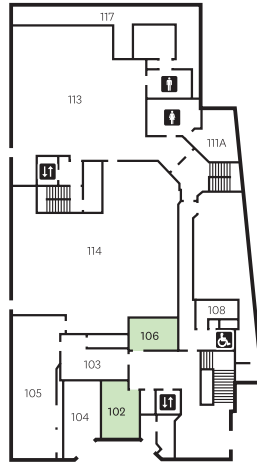

Auckland Law School map

Building 801

9 Eden Crescent

Level 1

102, 106 Auckland University Law Review

Level 2

- 204 Northey Lecture Theatre
- 205 Sick Bay
- 206 Parenting Room
- 207 Forum 1
- 209 Algie Lecture Theatre
- 213 Student Common Room

Level 3

- 302 Student Academic and Group Services Manager
- 305 Faculty Administration
- 310 Faculty Support Services
- 312 Moot Court
- 316 Stone Lecture Theatre

Level 1