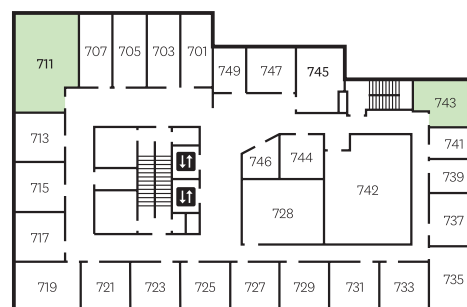

### Level 4

- 401 Tē Ako o Tē Tui
- 411-415 Postgraduate Rooms
- 417 Pacific Islands Law Students Association
- 430 Student Study Commons

### Level 7

- 711 PhD & LLM by Research Work Room
- 743 Chris Noonan, Associate Dean (International and Postgraduate)

**Level 7**